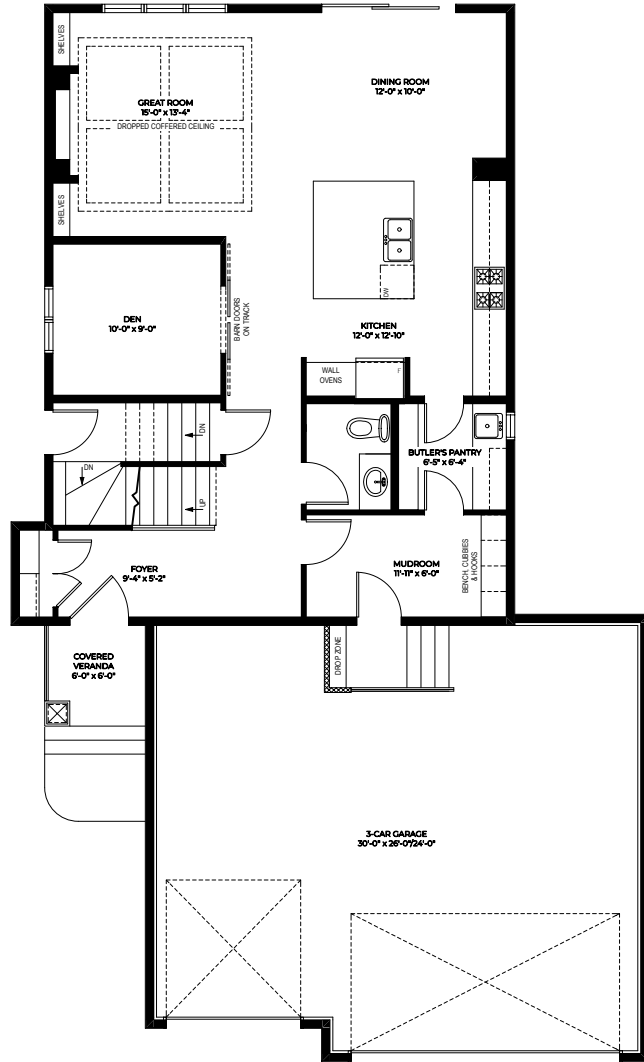

FRONT ELEVATION - 2468 sq. ft.

## Jazz III Standard Model - 2468 sq.ft

ACTUAL FLOOR PLAN AND DIMENSIONS MAY NOT BE EXACTLY AS SHOWN. E&OE. 2021-06-30

MAIN FLOOR PLAN - 1048 sq.ft.

SECOND FLOOR PLAN - 1420 sq.ft.

# Jazz III Standard Model - 2468 sq.ft

ACTUAL FLOOR PLAN AND DIMENSIONS MAY NOT BE EXACTLY AS SHOWN. E&OE. 2021-06-30