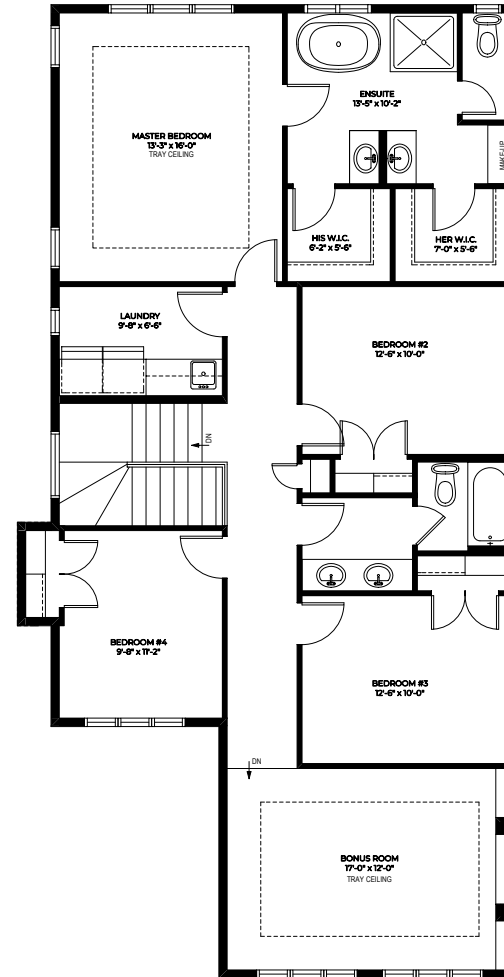

FRONT ELEVATION - 2468 sq. ft.

## Jazz III Standard Model - 2468 sq.ft

ACTUAL FLOOR PLAN AND DIMENSIONS MAY NOT BE EXACTLY AS SHOWN. E&OE. 2021-06-30

MAIN FLOOR PLAN - 1048 sq.ft.

SECOND FLOOR PLAN - 1420 sq.ft.

# Jazz III Standard Model - 2468 sq.ft

ACTUAL FLOOR PLAN AND DIMENSIONS MAY NOT BE EXACTLY AS SHOWN. E&OE. 2021-06-30