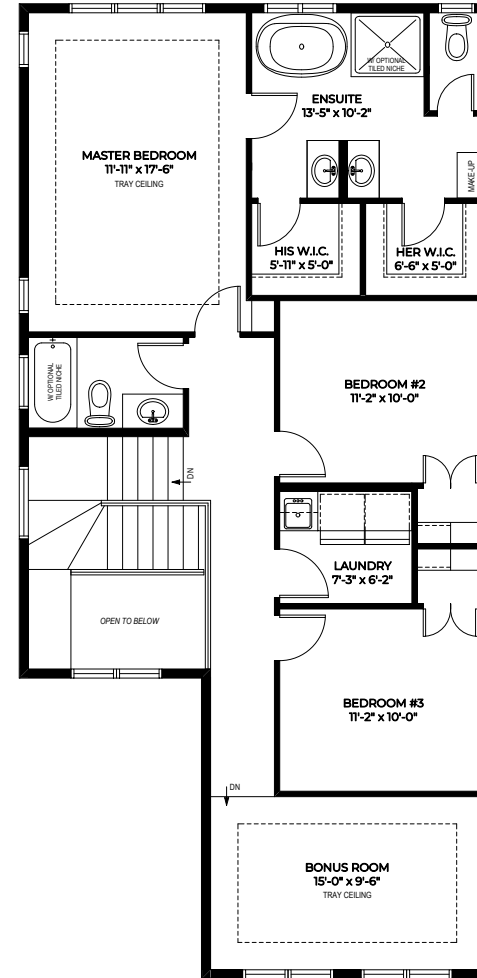

FRONT ELEVATION - 2046 sq. ft.

Jazz II Standard Model - 2046 sq.ft

ACTUAL FLOOR PLAN AND DIMENSIONS MAY NOT BE EXACTLY AS SHOWN. E&OE. 2021-06-30

MAIN FLOOR PLAN - 939 sq.ft.

SECOND FLOOR PLAN - 1107 sq.ft.

Jazz II Standard Model - 2046 sq.ft

ACTUAL FLOOR PLAN AND DIMENSIONS MAY NOT BE EXACTLY AS SHOWN. E&OE. 2021-06-30