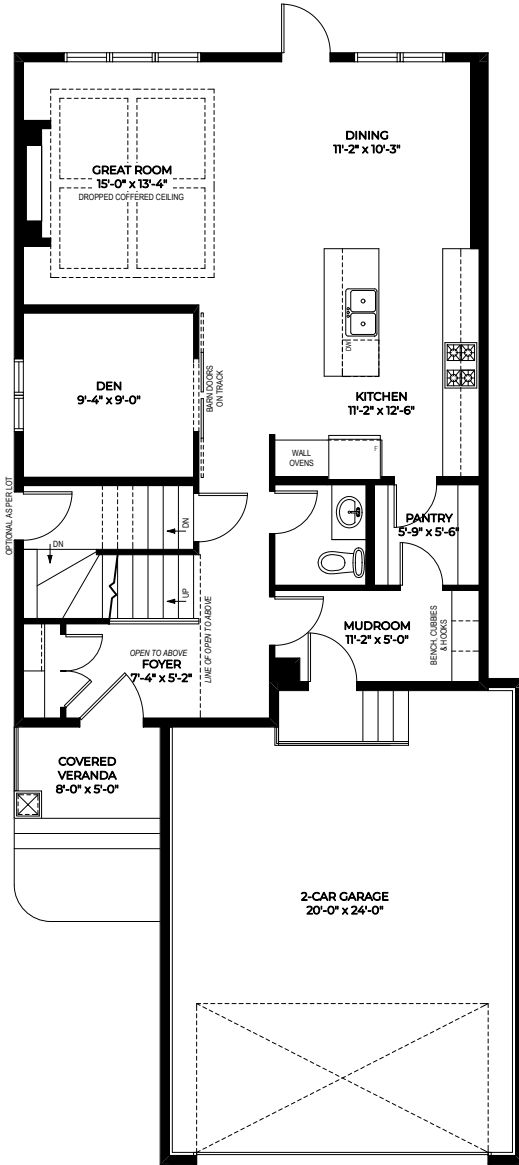

FRONT ELEVATION - 2046 sq. ft.

Jazz II Standard Model - 2046 sq.ft

ACTUAL FLOOR PLAN AND DIMENSIONS MAY NOT BE EXACTLY AS SHOWN. E&OE. 2021-06-30

MAIN FLOOR PLAN - 939 sq.ft.

SECOND FLOOR PLAN - 1107 sq.ft.

Jazz II Standard Model - 2046 sq.ft

ACTUAL FLOOR PLAN AND DIMENSIONS MAY NOT BE EXACTLY AS SHOWN. E&OE. 2021-06-30